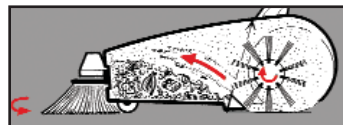

Productivity

- The KS27M sweeps up to 24,757 sq. ft. per hour
- Works up to ten times faster than manual sweeping with a dustpan and brush

Ease of Use

- Stairs and curbs can be climbed easily due to the large rear wheels.
- Optimum position of the handle allows the operator to use the position that is most comfortable as it can be easily switched around
- Dirt Hopper can be removed and replaced easily utilizing the handle

Effortless

Compact

The side broom sweeps dirt out of corners, directly into the path of the wide main broom and then into the large dirt hopper.

Specifications:

Sweeping width:	
with side brush	26 in (670mm)
without side brush	19 in (480mm)