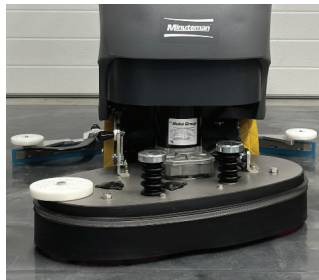

## **E26 ECO** Walk Behind Commercial Scrubber

- Significant Productivity Gains with Proprietary “Aqua Stop” and “Aqua Saver” Features
- “No Tools Required” Brush and Squeegee Removal System
- Large Scrub Head Allows Efficient Optimal Cleaning Performance

# Minuteman®

More Than Just Clean

Green Innovation  
Meets Excellence

The E26 ECO is equipped with a water diversion valve which enables our proprietary “Aqua Saver” green technology to optimize the consumption of water and chemical. Partnering *aqua stop* brushes with *aqua saver* solution control creates 19 gallon productivity in a 12 gallon platform. The result is less filling and emptying of the tank and more efficient cleaning with a greater ROI.

### E26 ECO TECHNICAL DATA

Cleaning Width	26"
Brush/Pad Holder	(2) 13"
Squeegee Width	35.4"
Theoretical Productivity	35,464 ft <sup>2</sup> /hr
Working Speed	3.1 mph
Rated Voltage	24 volts
Vacuum Flow	65 cfm
Vacuum Water-lift	45"
Vacuum Power	.60 ph
Drive Motor Power	.2 hp
Aqua Stop Equipped	Yes
Brush Type	Disc
Brush Motor(s) Power	.75 hp
Number of Brushes	2
Brush RPM	180 rpm
Solution Capacity	12 gallon
Recovery Capacity	13 gallon
Weight with Batteries	372 lbs
Weight without Batteries	238 lbs