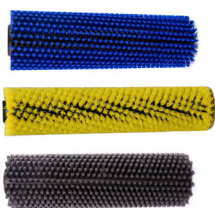

Port A Scrub 12

for almost any surface

PRODUCT FEATURES

Quick and Efficient Multi-Purpose Machine

A 12-inch cleaning path helps the Port A Scrub 12 to fit into tight or congested areas. Due to its compact design, this machine can be operated under shelves, tables and chairs, in places where other machines cannot reach.

The Port A Scrub 12 puts the water and chemical down, scrubs with two counter rotating cylindrical brushes and picks up the dirty water, leaving the floor virtually dry. Running at a low noise level of 66 db (A), operation is possible in noise sensitive areas.

BRUSH OPTIONS

Counter-rotating cylindrical brushes allow the Port A Scrub 12 to glide back and forth in forward or reverse operation.

They require NO tools to change or remove and come in 4 different varieties for variable surfaces.

SPECIFICATIONS	
Length	15"
Width	17"
Height	44"
Net Weight	49 lbs.
Solution / Recovery Tank	1 gallon
Tank Construction	Polyethylene
Brush Type	Cylindrical
Number of brushes	2
Brush Width	12"
Brush Speed	400 RPM
Cleaning Path	12"
Sound Level	66 bDA
Brush Motor	.4 hp 300 watt
Power Cord	40' 18 gauge 3 wire

PRICING and ORDERING:
1.800.323.9420 or minutemanintl.com

TO BECOME A DEALER: Lorem ipsum
duis huite nore ell. Dipsyghle, doghe lorem.